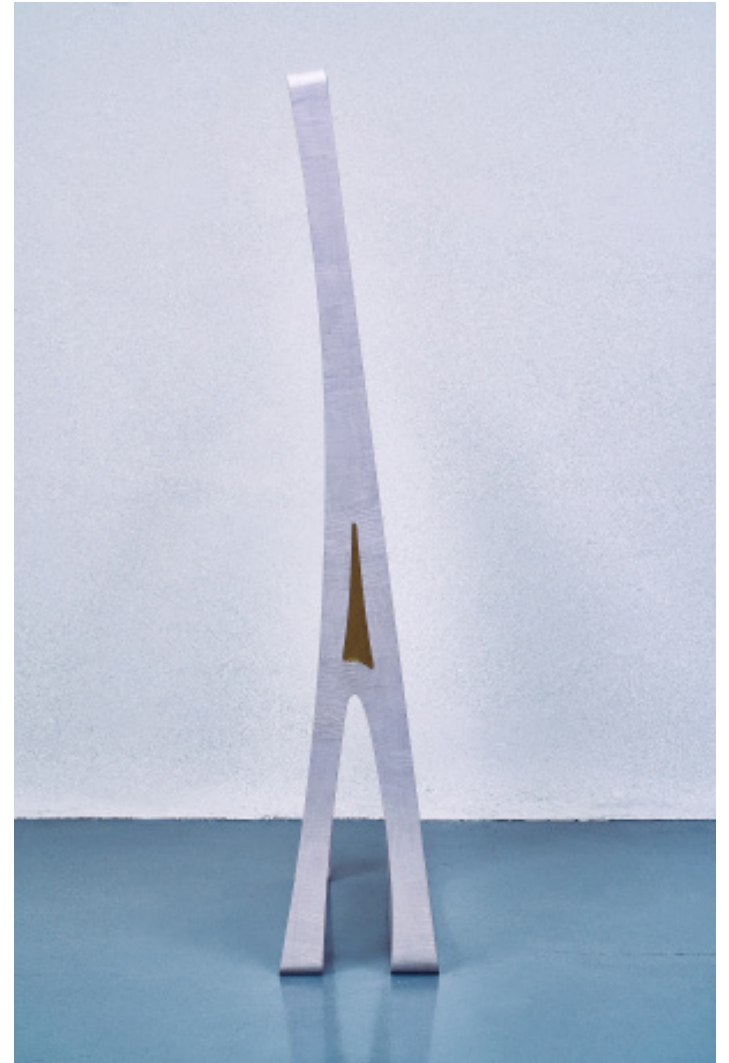

Appaloosa

Tinted maple, brass, glass mirror

cm 80 - 38 - 199h

A man-sized mirror encased in a tall, slender and true elegant shape.

IVAN PARADISI

IVAN PARADISI